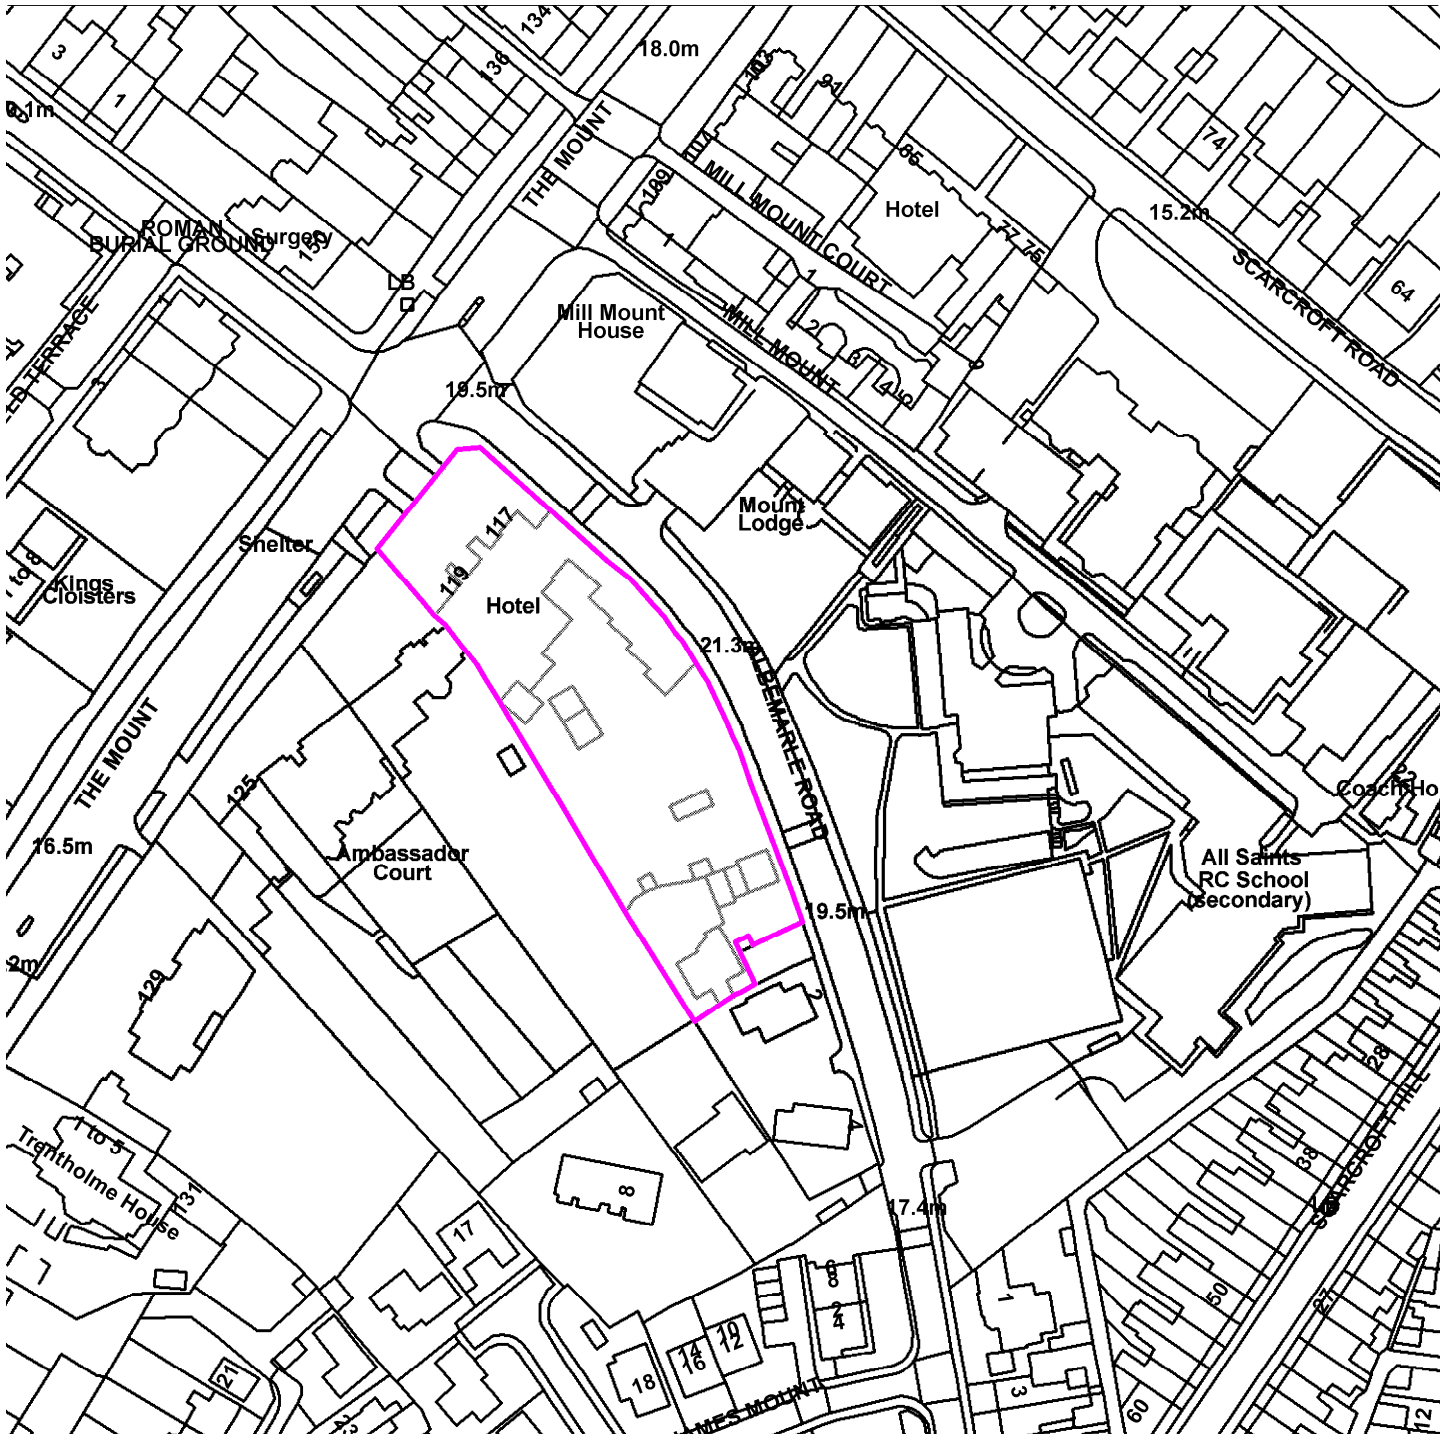

The Mount Royal Hotel 117-119 The Mount

18/00848/FUL

GIS by ESRI (UK)

Scale : 1:1560

Reproduced from the Ordnance Survey map with the permission of the Controller of Her Majesty's Stationery Office © Crown Copyright 2000.

Unauthorised reproduction infringes Crown Copyright and may lead to prosecution or civil proceedings.

Organisation	Not Set
Department	Not Set
Comments	Site Plan
Date	27 November 2018
SLA Number	Not Set